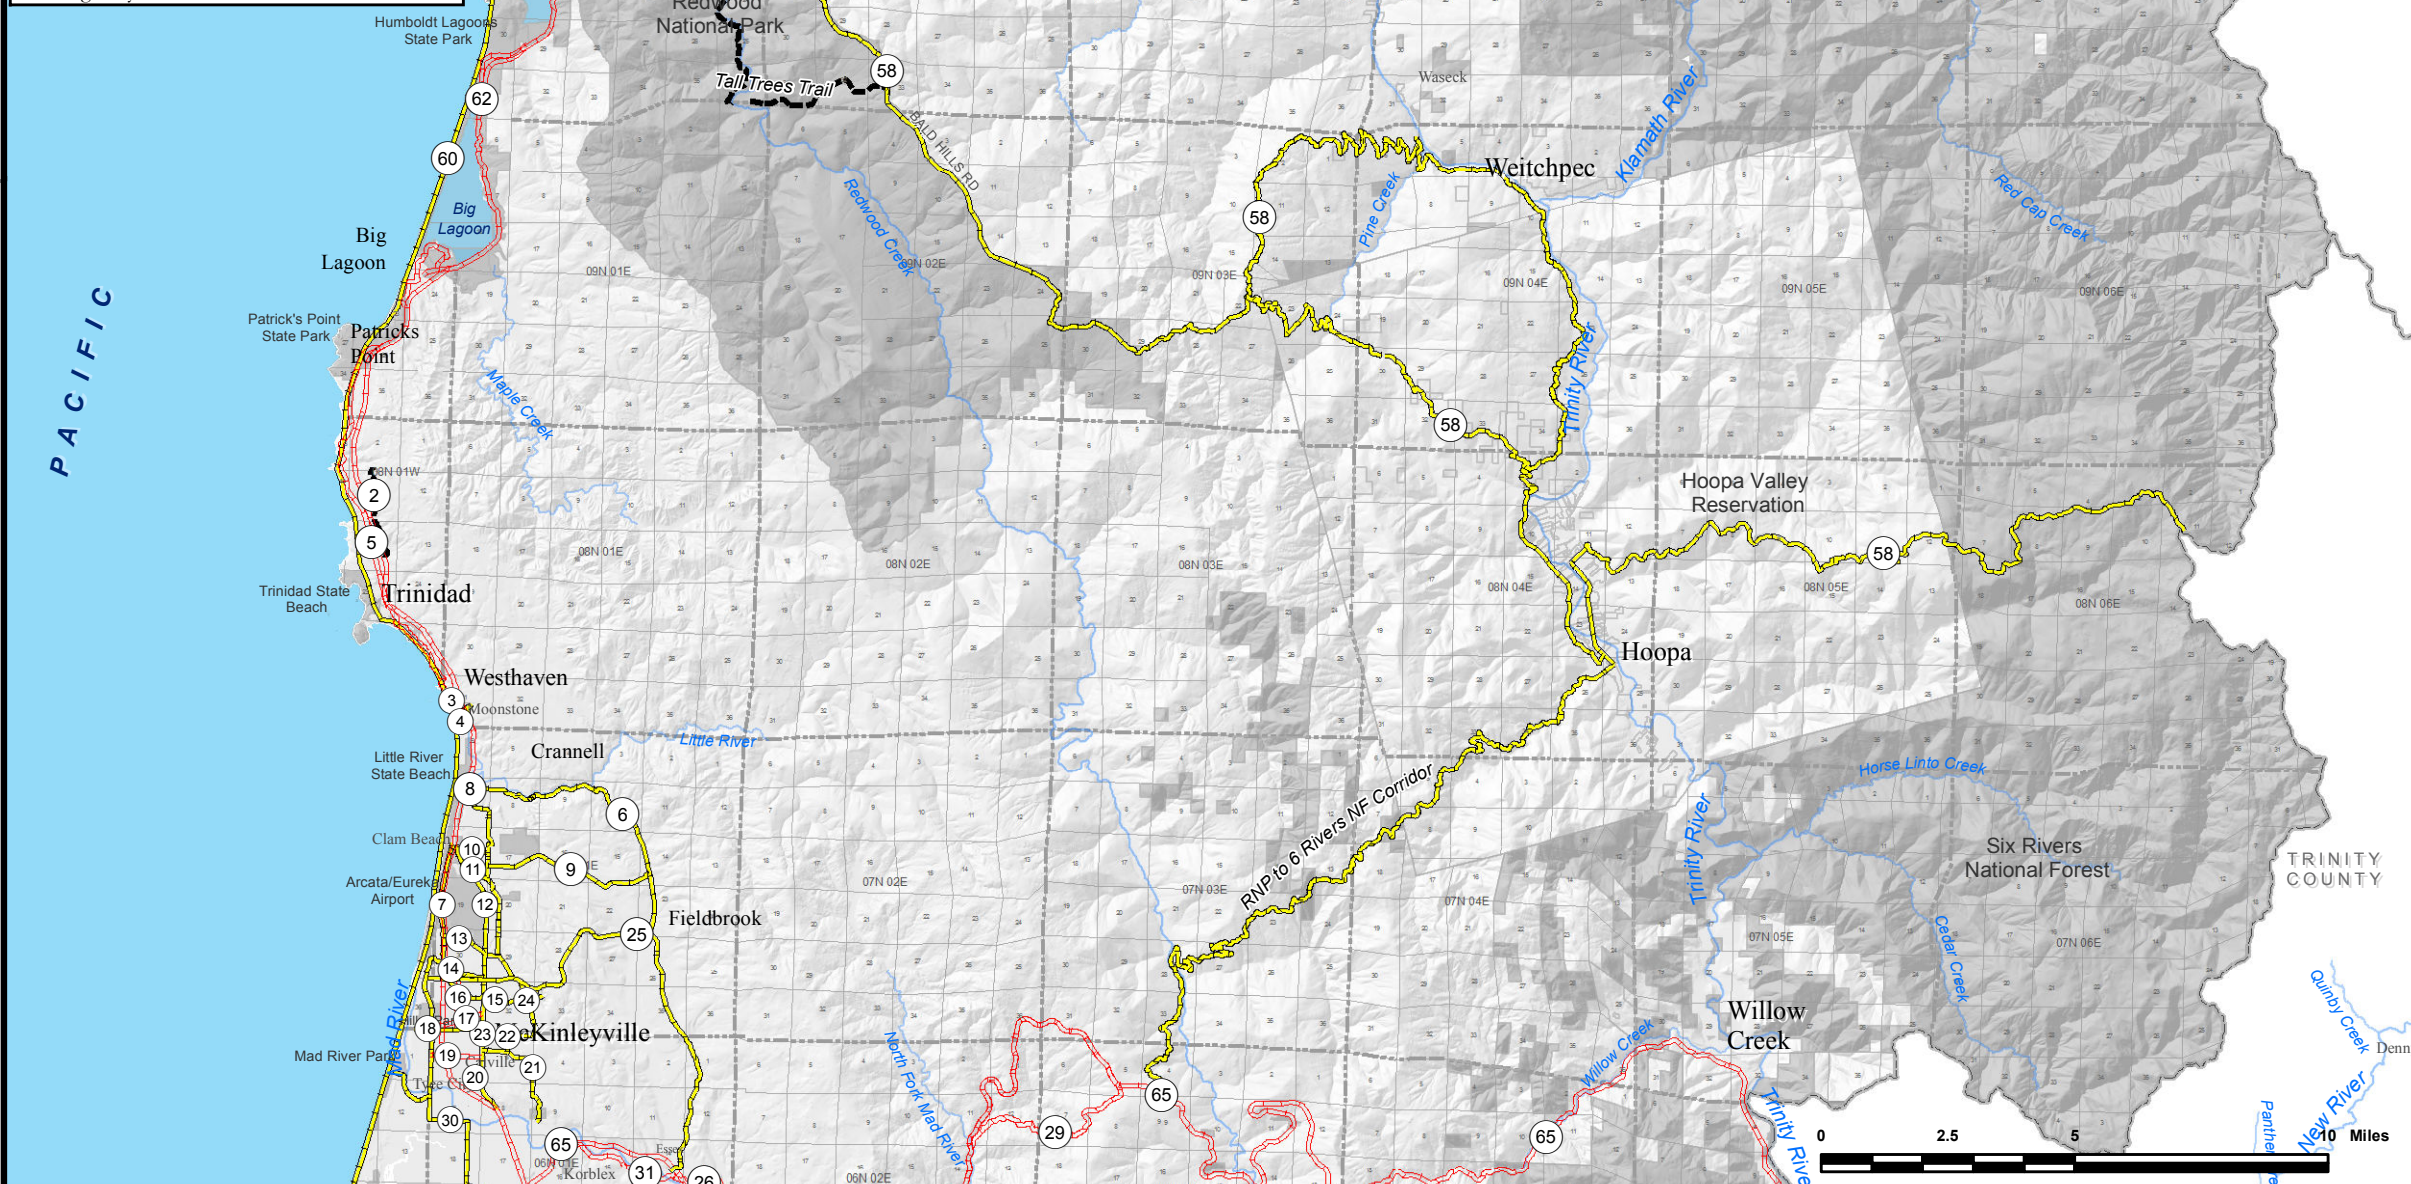

ID	TRAIL NAME	MILES
1	Redwood Creek Levee Trail	6.4
2	Strawberry Rock Trail	2.0
3	6th Avenue Trail	0.2
4	Moonstone Access Trail	0.7
5	Trinidad Coastal Bikeway	9.5
6	South Fork Corridor	6.2
7	Hammond Trail	6.3
8	Dows Prairie Trail	8.3
9	Baird Road Trail	3.5
10	Clam Beach Trail	0.9
11	Strawberry Creek Trail	1.1
12	Central Avenue Trail	5.5
13	Airport Road Trail	1.1
14	North Widow White Creek Trail	3.1
15	South Widow White Creek Trail	1.6
16	McKinleyville Ave. Bikeway	1.0
17	Railroad Drive Trail	0.8
18	Hiller Road Trail	1.4
19	School Road Bikeway	1.0
20	Mill Creek Trail	0.3
21	Azalea Hill Trail	2.5
22	Caville Trail	0.4
23	Second Road Trail	1.0
24	Simpson Trail	1.6
25	Fieldbrook Corridor	10.6
26	Glendale Bikeway	2.1
29	Lord Ellis Bikeway	4.8
30	Mad River Beach Trail	4.2
31	Warren Creek Bikeway	2.5
58	RNP to 6 Rivers NF Trail Corridor	79.1
60	CA Coastal Trail	121.2
62	Highway 101 Bikeway	138.7
65	Highway 299 Bike Route	53.7

Northern Humboldt Proposed Trails

Legend

Trails

-  Bicycle
-  Hiking
-  Equestrian Mutipurpose
-  Public Lands

Humboldt County General Plan Update
HUMBOLDT21st
 Century

Sources:
 Trails from the 1979 Proposed Trails Plan
 See Community Plans for complete and detailed trails mapping
 Use of Off-Highway Trail Routes designated on this map will not be sanctioned by the County until such time that necessary Agreements are made with affected property owners. Until such time, use of routes on private lands may constitute trespass unless otherwise posted.
 Not suitable for regulatory use due to spatial inaccuracies and mismatches with basemap data. Should be used for planning purposes only.

This map is intended for planning purposes only and should not be used for precise measurement or legal boundary delineation. Original map size is 17"X11". Map produced by Humboldt County Planning and Building Department, Feb. 2015.